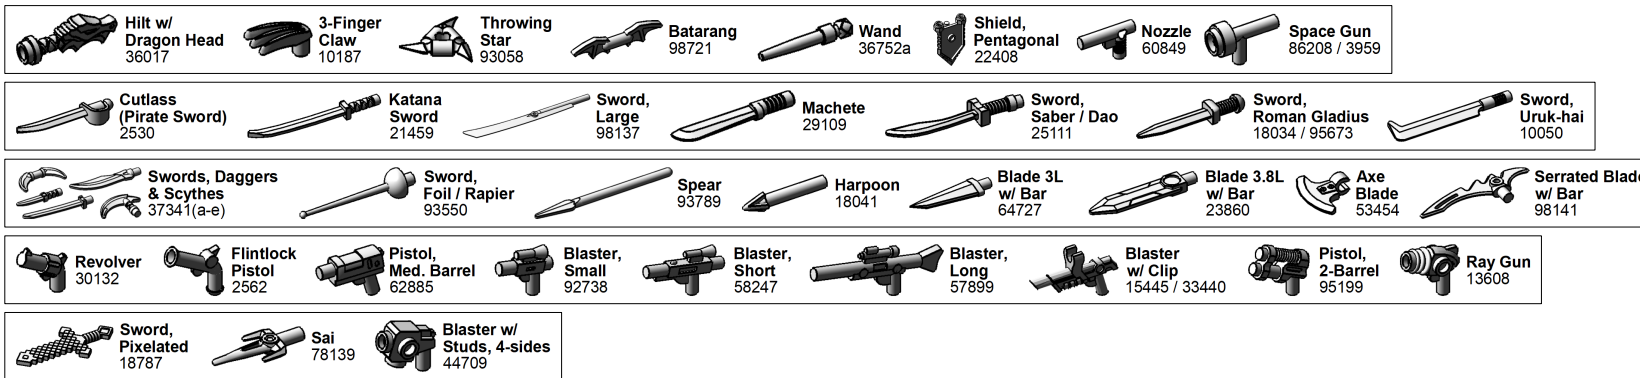

10. MINIFIG (3/3)

LEGO Brick Labels by Tom Alphin.

Version 38, February 28, 2022.

Download latest version and learn more at: <https://brickarchitect.com/labels/>

MINIFIG-weapon