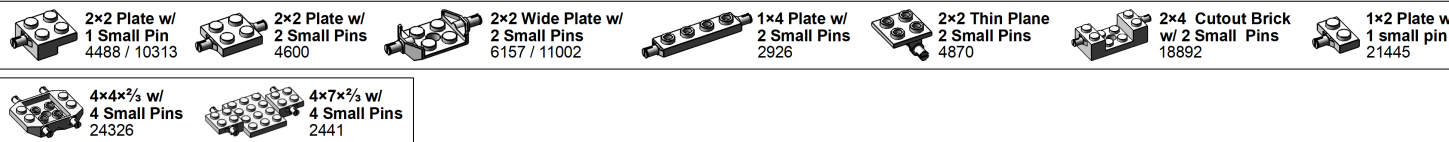

Version 38, February 28, 2022.

Download latest version and learn more at: <https://brickarchitect.com/labels/>

VEHICLE-wheel_43.2mm

VEHICLE-wheel_56mm

VEHICLE-wheel_motorcycle

VEHICLE-pin_small

VEHICLE-pin_techinc