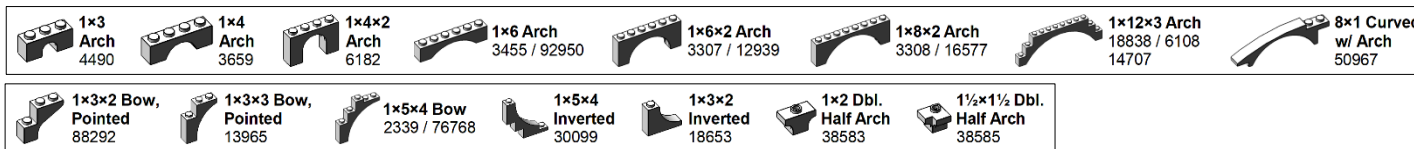

Version 38, February 28, 2022.

Download latest version and learn more at: <https://brickarchitect.com/labels/>

CURVED-plate

CURVED-brick

CURVED-tile

CURVED-cylinder

CURVED-cone

8. CURVED (2/3)

LEGO Brick Labels by Tom Alphin.

Version 38, February 28, 2022.

Download latest version and learn more at: <https://brickarchitect.com/labels/>

CURVED-curved

CURVED-arch_bow

CURVED-dish_dome

8. CURVED (3/3)

LEGO Brick Labels by Tom Alphin.

Version 38, February 28, 2022.

Download latest version and learn more at: <https://brickarchitect.com/labels/>

CURVED-mudguard

CURVED-wedge

CURVED-ball

CURVED-heart

CURVED-other