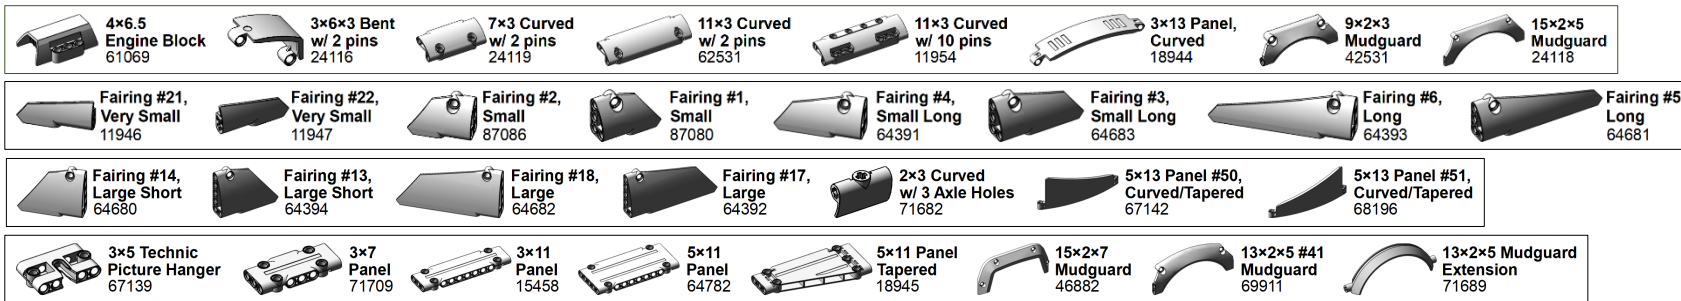

TECHNIC-panel