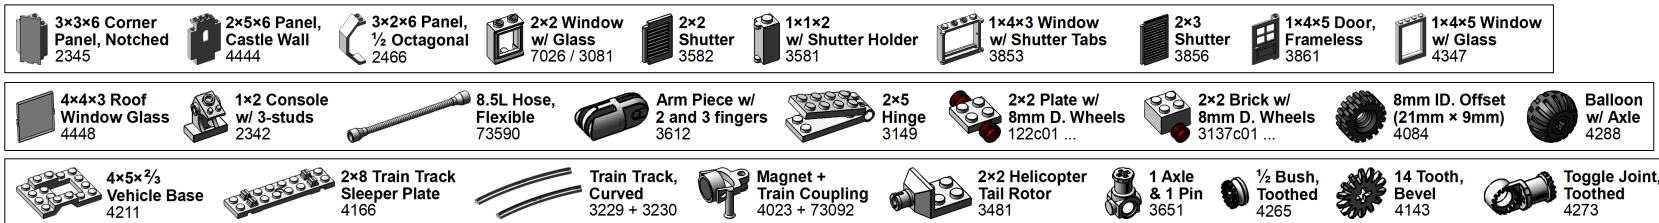

LEGO Brick Labels - Version 38

LEGO Brick Labels by Tom Alphin.

Version 38, February 28, 2022.

Download latest version and learn more at: <https://brickarchitect.com/labels/>

NEW IN v38

NEW IN v38 (Retired Parts)