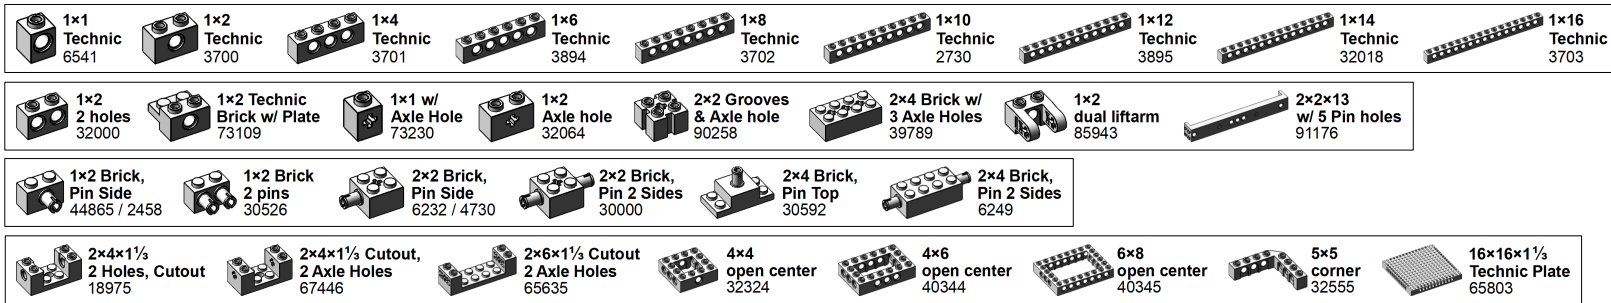

NATURE-barb_horn_tail

NATURE-tooth

12. TECHNIC (1/4)

LEGO Brick Labels by Tom Alphin.

Version 38, February 28, 2022.

Download latest version and learn more at: <https://brickarchitect.com/labels/>

TECHNIC-brick