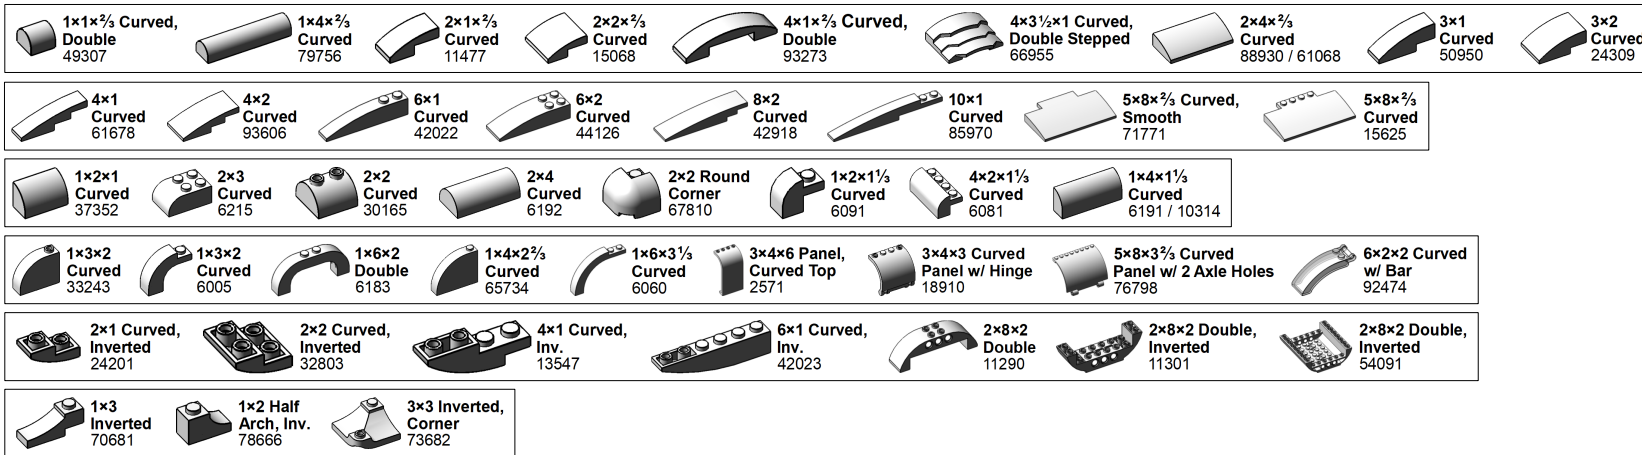

The LEGO Storage Guide is a free online book that highlights the best LEGO storage solutions for collections of any size. <https://brickarchitect.com/guide/>

8. CURVED (1/3)

LEGO Brick Labels by Tom Alphin.

Version 38, February 28, 2022.

Download latest version and learn more at: <https://brickarchitect.com/labels/>

CURVED-plate

CURVED-brick

CURVED-tile

CURVED-cylinder

CURVED-cone

8. CURVED (2/3)

LEGO Brick Labels by Tom Alphin.

Version 38, February 28, 2022.

Download latest version and learn more at: <https://brickarchitect.com/labels/>

CURVED-curved

CURVED-arch_bow

CURVED-dish_dome

8. CURVED (3/3)