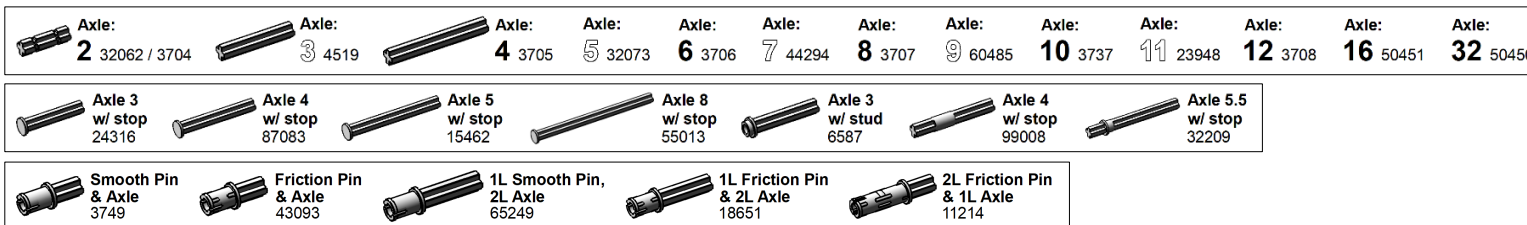

TECHNIC-axle