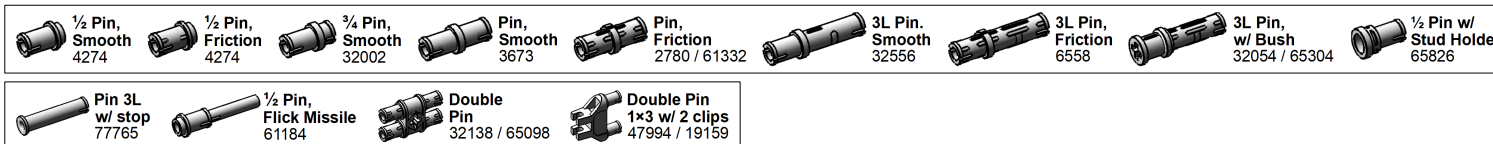

TECHNIC-pin

brickarchitect.com is the premier destination for in-depth articles about LEGO Architecture, LEGO storage, and more. <https://brickarchitect.com/>

The LEGO Architect is the bestselling book that teaches 7 styles of architecture using LEGO. <https://brickarchitect.com/book/>

The LEGO Storage Guide is a free online book that highlights the best LEGO storage solutions for collections of any size. <https://brickarchitect.com/guide/>