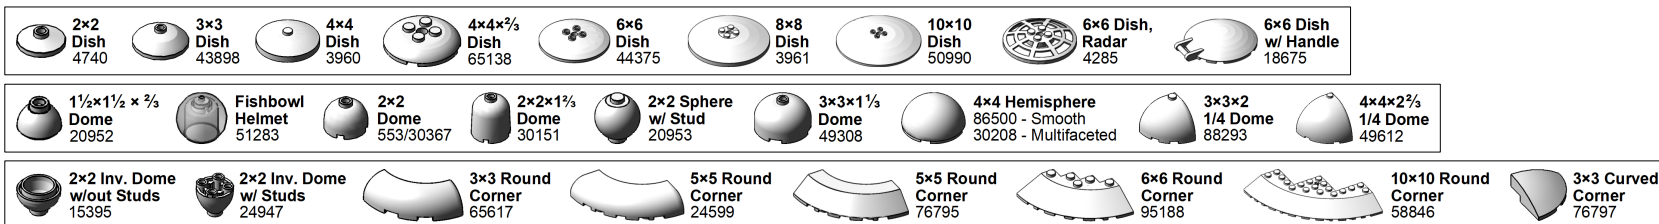

Version 38, February 28, 2022.

Download latest version and learn more at: <https://brickarchitect.com/labels/>

CURVED-plate

CURVED-brick

CURVED-tile

CURVED-cylinder

CURVED-cone

8. CURVED (2/3)

LEGO Brick Labels by Tom Alphin.

Version 38, February 28, 2022.

Download latest version and learn more at: <https://brickarchitect.com/labels/>

CURVED-curved

CURVED-arch_bow

CURVED-dish_dome

8. CURVED (3/3)

LEGO Brick Labels by Tom Alphin.

Version 38, February 28, 2022.

Download latest version and learn more at: <https://brickarchitect.com/labels/>

CURVED-mudguard

CURVED-wedge

CURVED-ball

CURVED-heart

CURVED-other