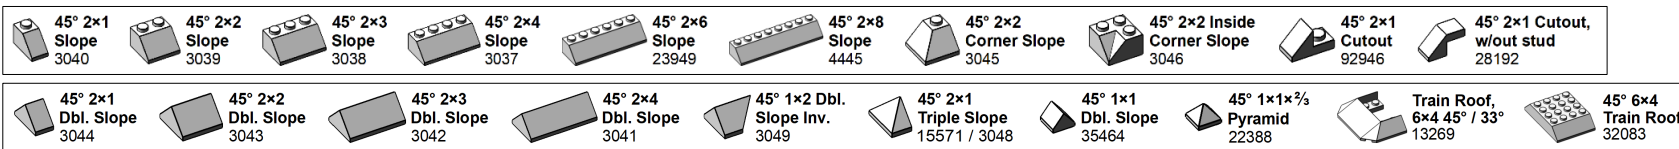

Version 38, February 28, 2022.

Download latest version and learn more at: <https://brickarchitect.com/labels/>

ANGLE-slope_10_18_30

ANGLE-slope_33

ANGLE-slope_45

ANGLE-slope_55_65_75

ANGLE-slope_inverted

ANGLE-windscreen