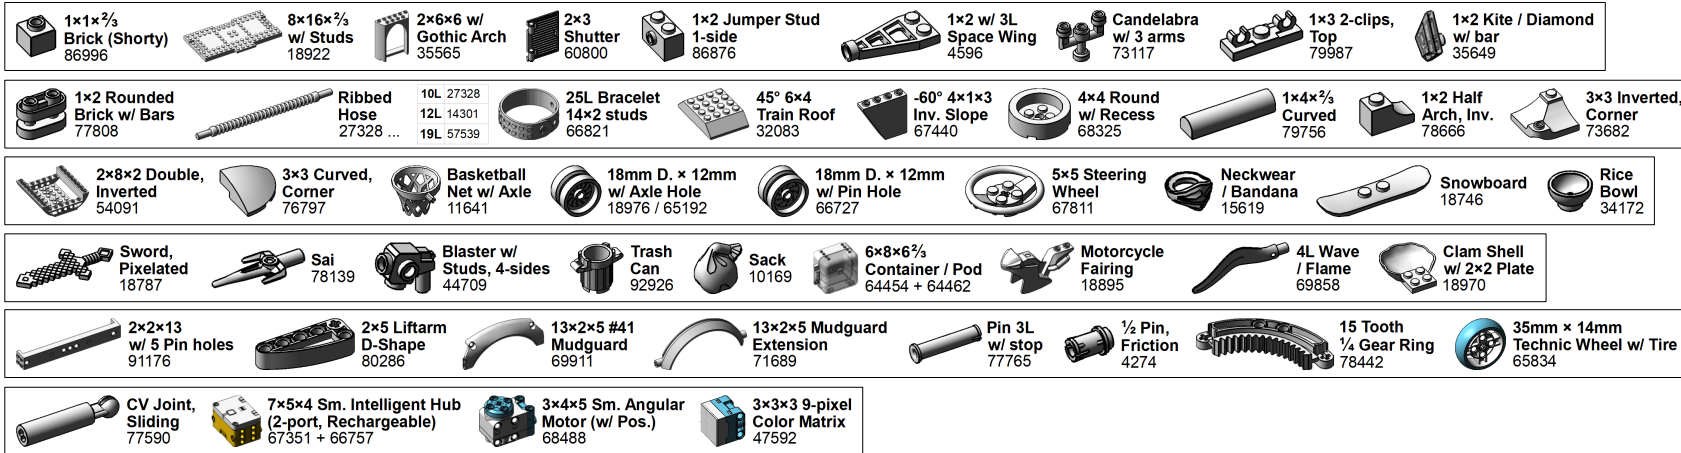

RETIRED-HINGE

RETIRED-SOCKET-ball

RETIRED-SOCKET-click

RETIRED-ANGLE

15. RETIRED (2/2)

LEGO Brick Labels by Tom Alphin.

Version 38, February 28, 2022.

Download latest version and learn more at: <https://brickarchitect.com/labels/>

LEGO Brick Labels - Version 38

LEGO Brick Labels by Tom Alphin.

Version 38, February 28, 2022.

Download latest version and learn more at: <https://brickarchitect.com/labels/>

NEW IN v38

NEW IN v38 (Retired Parts)