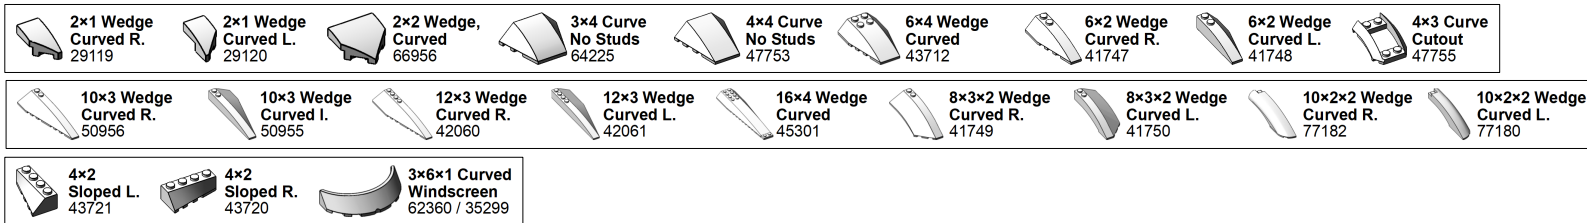

LEGO Brick Labels by Tom Alphin.

Version 38, February 28, 2022.

Download latest version and learn more at: <https://brickarchitect.com/labels/>

CURVED-curved

CURVED-arch_bow

CURVED-dish_dome

8. CURVED (3/3)

LEGO Brick Labels by Tom Alphin.

Version 38, February 28, 2022.

Download latest version and learn more at: <https://brickarchitect.com/labels/>

CURVED-mudguard

CURVED-wedge

CURVED-ball

CURVED-heart

CURVED-other