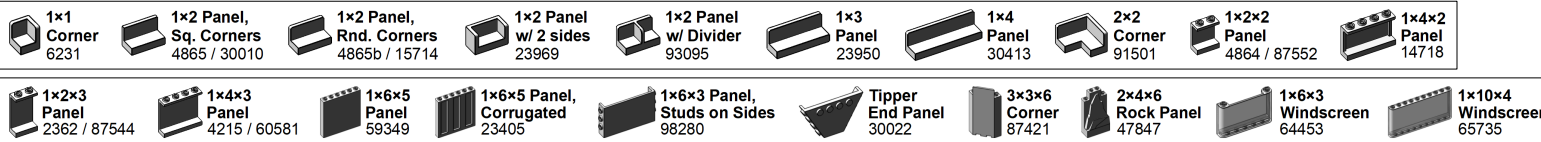

LEGO Brick Labels by Tom Alphin.

Version 38, February 28, 2022.

Download latest version and learn more at: <https://brickarchitect.com/labels/>

WALL-decorative

WALL-fence

WALL-groove_rail

WALL-panel

WALL-window_door