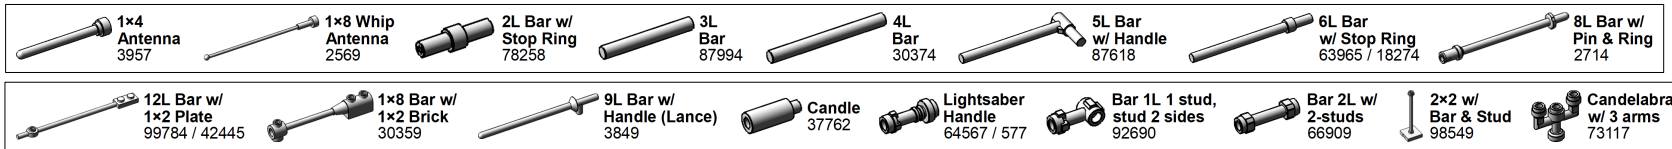

The LEGO Storage Guide is a free online book that highlights the best LEGO storage solutions for collections of any size. <https://brickarchitect.com/guide/>

4. CLIP

LEGO Brick Labels by Tom Alphin.

Version 38, February 28, 2022.

Download latest version and learn more at: <https://brickarchitect.com/labels/>

CLIP-bar

CLIP-clip

CLIP-flag

CLIP-handle

CLIP-door

CLIP-flexible

brickarchitect.com is the premier destination for in-depth articles about LEGO Architecture, LEGO storage, and more. <https://brickarchitect.com/>