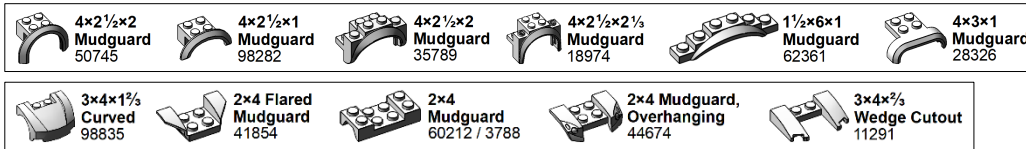

Version 38, February 28, 2022.

Download latest version and learn more at: <https://brickarchitect.com/labels/>

CURVED-plate

CURVED-brick

CURVED-tile

CURVED-cylinder

CURVED-cone

8. CURVED (2/3)

LEGO Brick Labels by Tom Alphin.

Version 38, February 28, 2022.

Download latest version and learn more at: <https://brickarchitect.com/labels/>

CURVED-curved

CURVED-arch_bow

CURVED-dish_dome

8. CURVED (3/3)

LEGO Brick Labels by Tom Alphin.

Version 38, February 28, 2022.

Download latest version and learn more at: <https://brickarchitect.com/labels/>

CURVED-mudguard

CURVED-wedge

CURVED-ball

CURVED-heart

CURVED-other