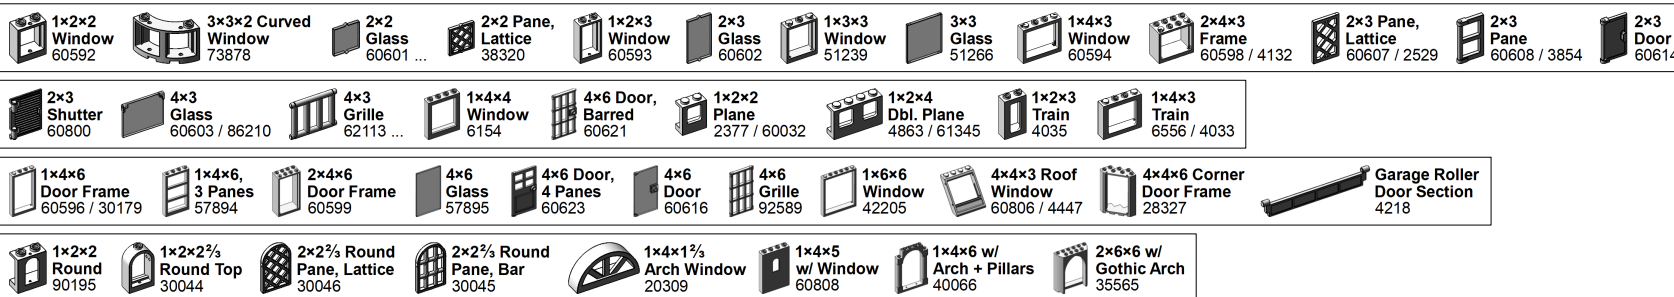

LEGO Brick Labels by Tom Alphin.

Version 38, February 28, 2022.

Download latest version and learn more at: <https://brickarchitect.com/labels/>

WALL-decorative

WALL-fence

WALL-groove_rail

WALL-panel

WALL-window_door