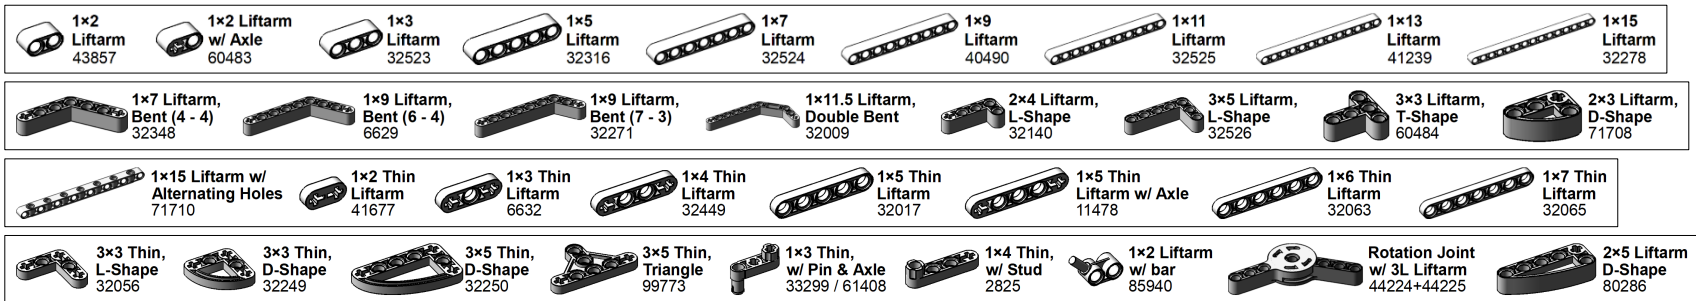

NATURE-barb_horn_tail

NATURE-tooth

12. TECHNIC (1/4)

LEGO Brick Labels by Tom Alphin.

Version 38, February 28, 2022.

Download latest version and learn more at: <https://brickarchitect.com/labels/>

TECHNIC-brick

TECHNIC-brick-round

TECHNIC-plate

TECHNIC-liftarm

12. TECHNIC (2/4)

LEGO Brick Labels by Tom Alphin.

Version 38, February 28, 2022.

Download latest version and learn more at: <https://brickarchitect.com/labels/>