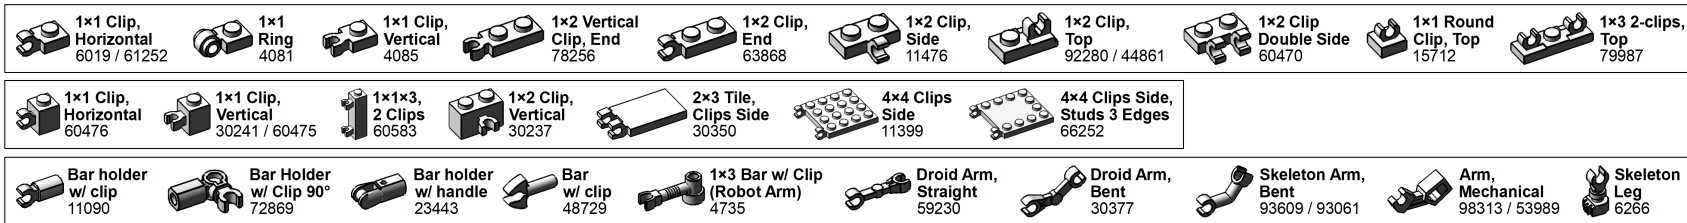

The LEGO Storage Guide is a free online book that highlights the best LEGO storage solutions for collections of any size. <https://brickarchitect.com/guide/>

4. CLIP

LEGO Brick Labels by Tom Alphin.

Version 38, February 28, 2022.

Download latest version and learn more at: <https://brickarchitect.com/labels/>

CLIP-bar

CLIP-clip

CLIP-flag

CLIP-handle

CLIP-door

CLIP-flexible

brickarchitect.com is the premier destination for in-depth articles about LEGO Architecture, LEGO storage, and more. <https://brickarchitect.com/>