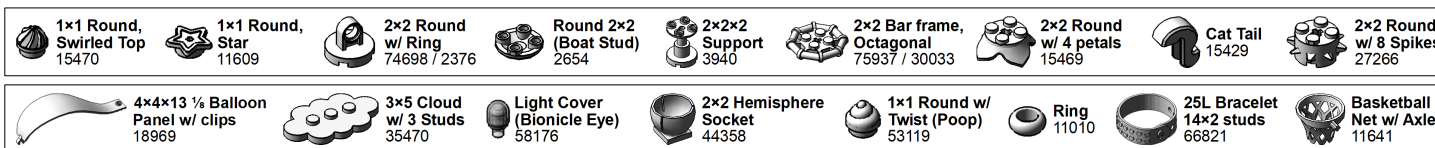

LEGO Brick Labels by Tom Alphin.

Version 38, February 28, 2022.

Download latest version and learn more at: <https://brickarchitect.com/labels/>

CURVED-curved

CURVED-arch_bow

CURVED-dish_dome

8. CURVED (3/3)

LEGO Brick Labels by Tom Alphin.

Version 38, February 28, 2022.

Download latest version and learn more at: <https://brickarchitect.com/labels/>

CURVED-mudguard

CURVED-wedge

CURVED-ball

CURVED-heart

CURVED-other