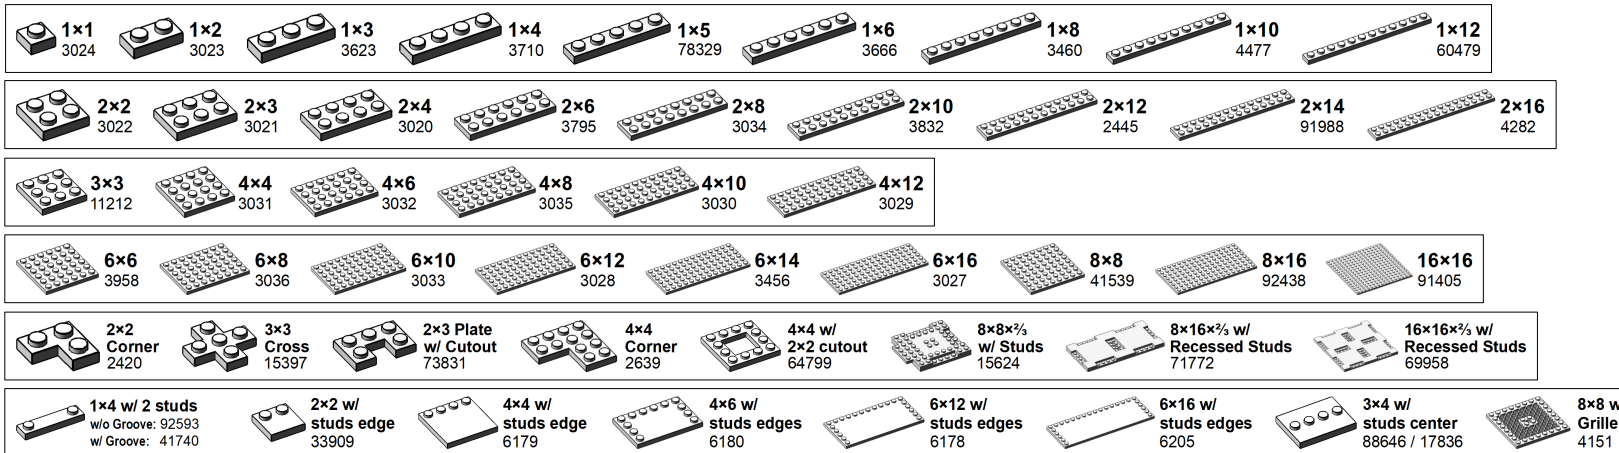

1. BASIC

LEGO Brick Labels by Tom Alphin.

Version 38, February 28, 2022.

Download latest version and learn more at: <https://brickarchitect.com/labels/>

BASIC-brick

BASIC-plate

BASIC-tile

2. WALL

LEGO Brick Labels by Tom Alphin.

Version 38, February 28, 2022.

Download latest version and learn more at: <https://brickarchitect.com/labels/>

WALL-decorative

WALL-fence

WALL-groove_rail

WALL-panel

WALL-window_door