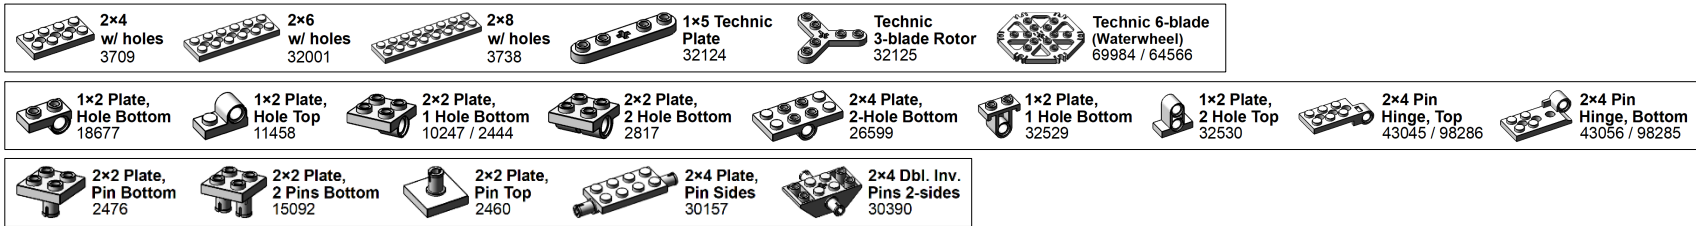

NATURE-barb_horn_tail

NATURE-tooth

12. TECHNIC (1/4)

LEGO Brick Labels by Tom Alphin.

Version 38, February 28, 2022.

Download latest version and learn more at: <https://brickarchitect.com/labels/>

TECHNIC-brick

TECHNIC-brick-round

TECHNIC-plate

TECHNIC-liftarm

12. TECHNIC (2/4)

LEGO Brick Labels by Tom Alphin.

Version 38, February 28, 2022.

Download latest version and learn more at: <https://brickarchitect.com/labels/>