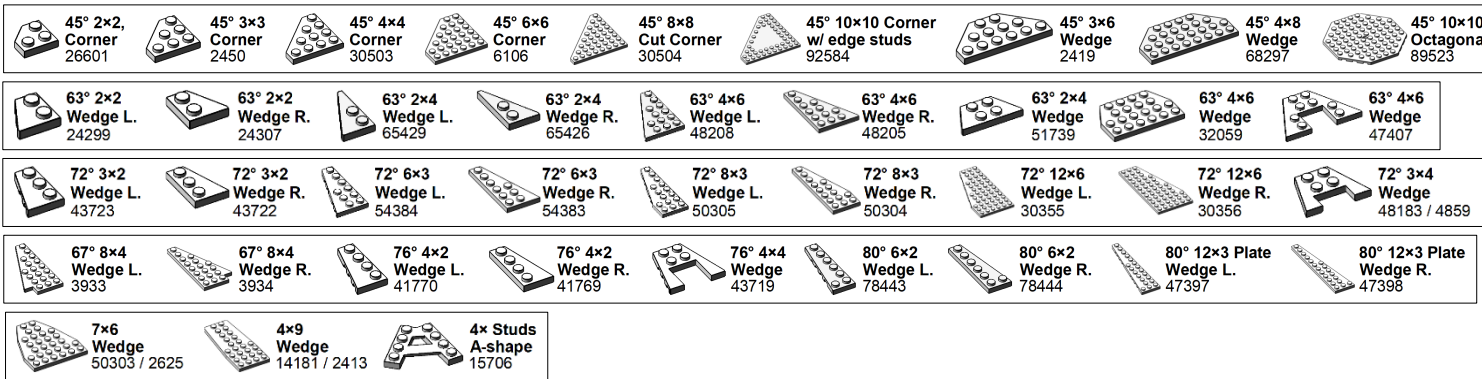

Version 38, February 28, 2022.

Download latest version and learn more at: <https://brickarchitect.com/labels/>

ANGLE-slope_10_18_30

ANGLE-slope_33

ANGLE-slope_45

ANGLE-slope_55_65_75

ANGLE-slope_inverted

ANGLE-windscreen

7. ANGLE (2/2)

LEGO Brick Labels by Tom Alphin.

Version 38, February 28, 2022.

Download latest version and learn more at: <https://brickarchitect.com/labels/>

ANGLE-wedge_brick

ANGLE-wedge_plate

ANGLE-wedge_tile

ANGLE-wedge_nose

ANGLE-wedge_inverted

brickarchitect.com is the premier destination for in-depth articles about LEGO Architecture, LEGO storage, and more. <https://brickarchitect.com/>

The LEGO Architect is the bestselling book that teaches 7 styles of architecture using LEGO. <https://brickarchitect.com/book/>