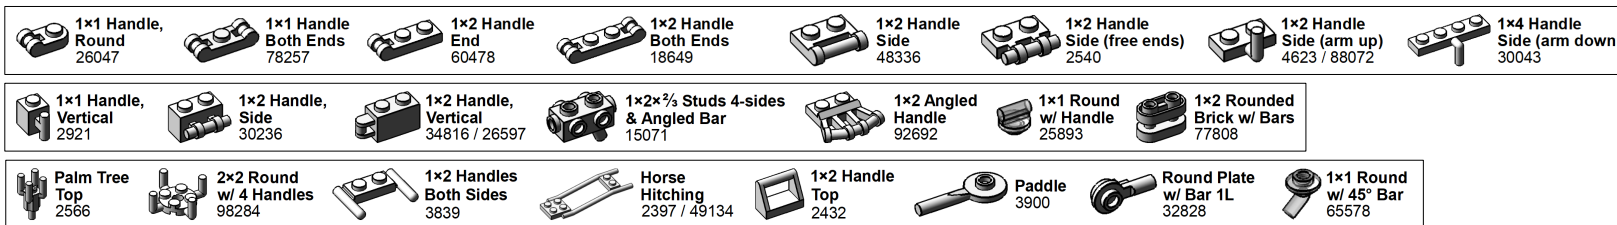

Download latest version and learn more at: <https://brickarchitect.com/labels/>

CLIP-bar

CLIP-clip

CLIP-flag

CLIP-handle

CLIP-door

CLIP-flexible

brickarchitect.com is the premier destination for in-depth articles about LEGO Architecture, LEGO storage, and more. <https://brickarchitect.com/>