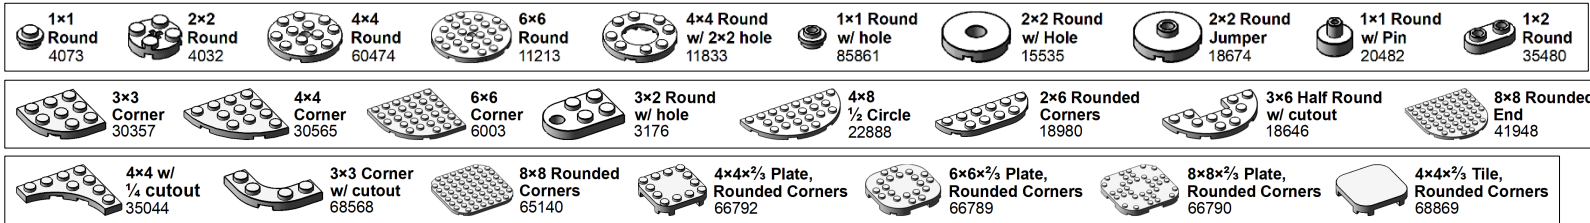

The LEGO Storage Guide is a free online book that highlights the best LEGO storage solutions for collections of any size. <https://brickarchitect.com/guide/>

8. CURVED (1/3)

LEGO Brick Labels by Tom Alphin.

Version 38, February 28, 2022.

Download latest version and learn more at: <https://brickarchitect.com/labels/>

CURVED-plate

CURVED-brick

CURVED-tile

CURVED-cylinder

CURVED-cone

8. CURVED (2/3)