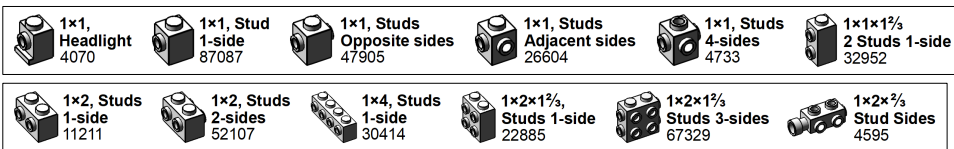

WALL-stairs

3. SNOT

LEGO Brick Labels by Tom Alphin.

Version 38, February 28, 2022.

Download latest version and learn more at: <https://brickarchitect.com/labels/>

SNOT-bracket

SNOT-brick

SNOT-jumper