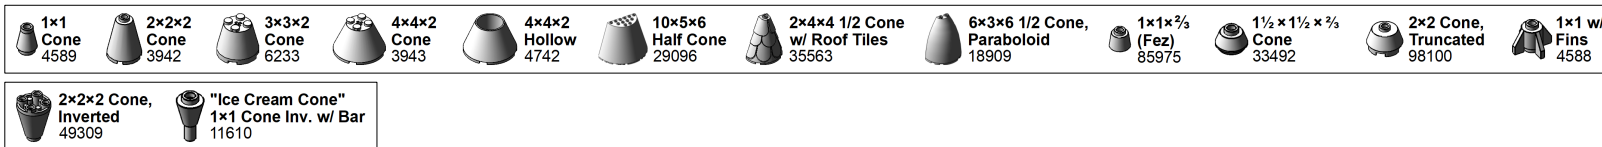

Version 38, February 28, 2022.

Download latest version and learn more at: <https://brickarchitect.com/labels/>

CURVED-plate

CURVED-brick

CURVED-tile

CURVED-cylinder

CURVED-cone

8. CURVED (2/3)