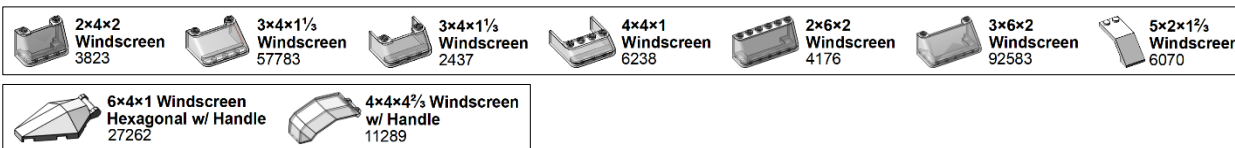

Version 38, February 28, 2022.

Download latest version and learn more at: <https://brickarchitect.com/labels/>

ANGLE-slope_10_18_30

ANGLE-slope_33

ANGLE-slope_45

ANGLE-slope_55_65_75

ANGLE-slope_inverted

ANGLE-windscreen