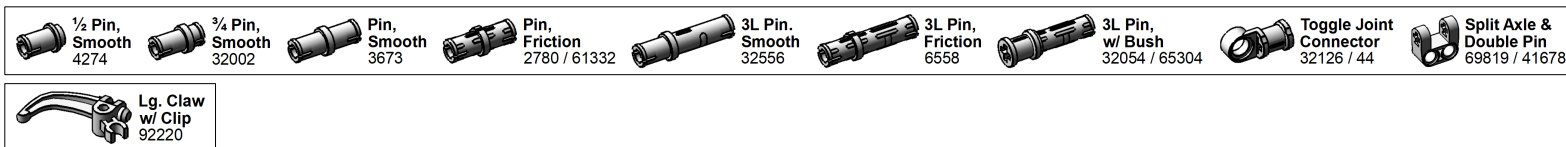

UPDATED IN v38