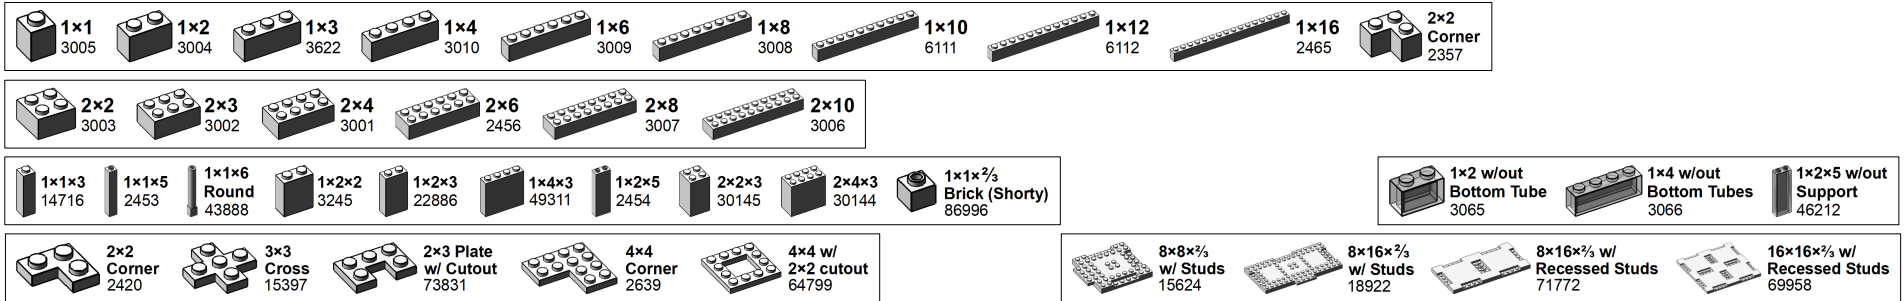

1. BASIC

LEGO Brick Labels by Tom Alphin.

Version 38, February 28, 2022.

Download latest version and learn more at: <https://brickarchitect.com/labels/>

BASIC-brick

BASIC-plate

BASIC-tile

2. WALL