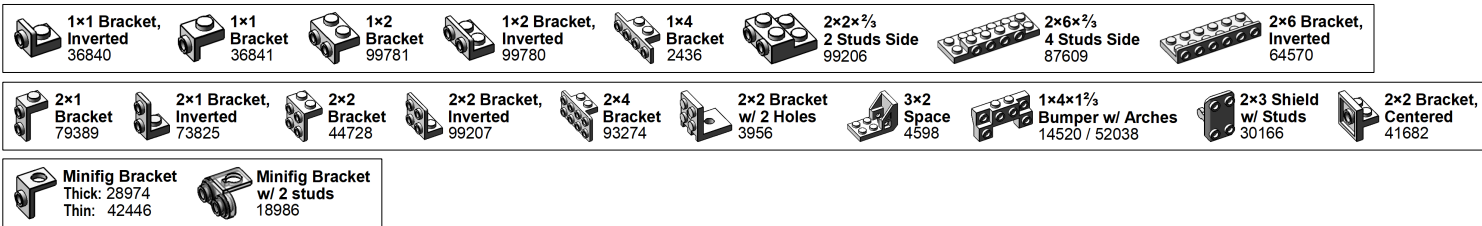

LEGO Brick Labels by Tom Alphin.

Version 38, February 28, 2022.

Download latest version and learn more at: <https://brickarchitect.com/labels/>

WALL-decorative

WALL-fence

WALL-groove_rail

WALL-panel

WALL-window_door

WALL-stairs

3. SNOT

LEGO Brick Labels by Tom Alphin.

Version 38, February 28, 2022.

Download latest version and learn more at: <https://brickarchitect.com/labels/>

SNOT-bracket

SNOT-brick

SNOT-jumper