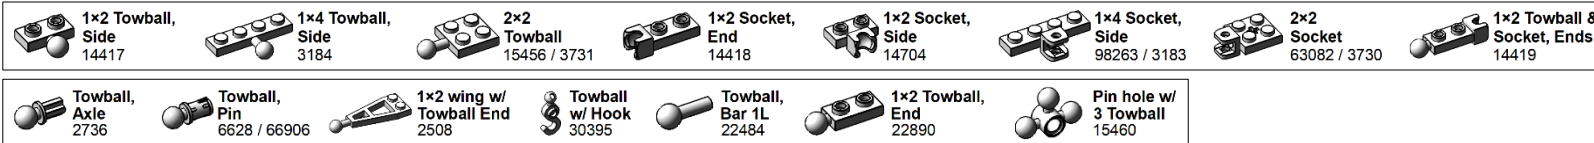

SOCKET-towball

brickarchitect.com is the premier destination for in-depth articles about LEGO Architecture, LEGO storage, and more. <https://brickarchitect.com/>

The LEGO Architect is the bestselling book that teaches 7 styles of architecture using LEGO. <https://brickarchitect.com/book/>

The LEGO Storage Guide is a free online book that highlights the best LEGO storage solutions for collections of any size. <https://brickarchitect.com/guide/>